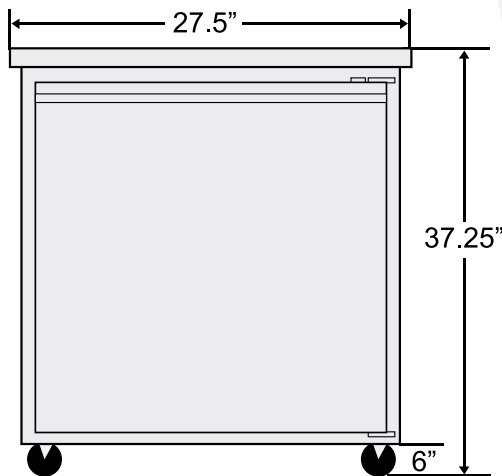

BISON

REFRIGERATION

Units Manufactured Prior 10-1-18

Include 1 Year Parts + Labor / 5 Year Compressor Warranty

Units Manufactured After 10-1-18

Include 2 Year Parts + Labor / 5 Year Compressor Warranty

BUR-27 1 Door Undercounter Cooler

Dimensions

Exterior Dimensions (Inches)	27.5" x 30" x 37.25"
Interior Dimensions (Inches)	24" x 24" x 24"
Packaging Dimensions (Inches)	30.2" x 33.5" x 37.7"
Capacity (cu. ft.)	6.5 cu. ft.
Gross Weight (lbs)	188 lbs

Construction

Exterior Material	430 series stainless steel
Interior Material	304 series stainless steel
Insulation Material	Polyurethane
Insulation Thickness (mm)	45
# of Doors	1
# of Shelves	1
Shelf Material	Plastic coated steel
Shelf Load Capacity (lbs/pc)	155 lbs

Cooling

Temperature Range	33° ~ 40° F
Refrigerant	R-134A
Refrigerant Amount (oz)	9.2
Maximum Ambient Temperature Rating	100.4° F
Defrost Method	Air Defrost
Defrost Power (W)	0
Cooling Method	Ventilated
Temperature Controller	Thermostat
Compressor H/P	1/4

Electrical

Voltage (v/Hz)	115/60
Power (W)	260
Power Consumption (kw/24hr)	1.2
Phase	1

Front View