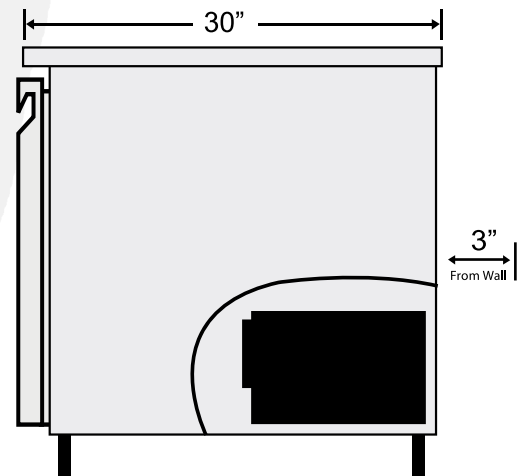

Side View

NEMA 5-15P