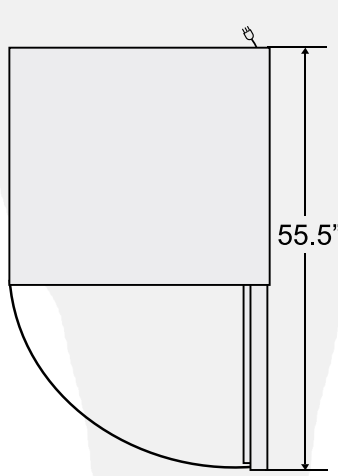

Dimensions

Exterior Dimensions (Inches)	27.5" x 30" x 37.25"
Interior Dimensions (Inches)	24" x 24" x 24"
Packaging Dimensions (Inches)	30.2" x 33.5" x 37.7"
Capacity (cu. ft.)	6.5 cu. ft.
Gross Weight (lbs)	188 lbs

Construction

Exterior Material	430 series stainless steel
Interior Material	304 series stainless steel
Insulation Material	Polyurethane
Insulation Thickness (mm)	45
# of Doors	1
# of Shelves	1
Shelf Material	Plastic coated steel
Shelf Load Capacity (lbs/pc)	155 lbs

Electrical

Voltage (v/Hz)	115/60
Power (W)	260
Power Consumption (kw/24hr)	1.2
Phase	1

Front View

Top View

Side View

NEMA 5-15P