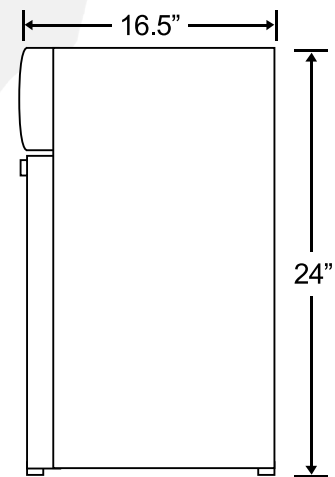

Side View

NEMA 5-15P

COMPLIES WITH ANSI/NSF 7
FOR FOOD SERVICE