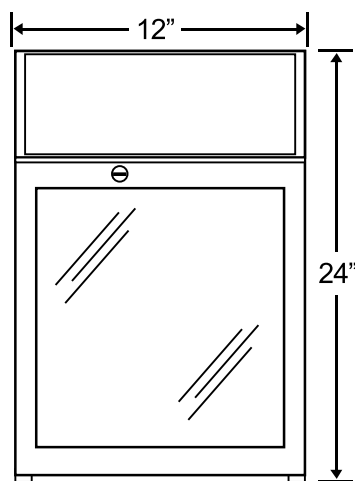

BISON

REFRIGERATION

Includes 2 Year Parts + Labor / 5 Year Compressor Warranty
BRM-.74 1 Door Countertop Display Refrigerator

Dimensions

Exterior Dimensions (Inches)	12" x 16.5" x 24"
Interior Dimensions (Inches)	9.84" x 10.4" x 14.3"
Packaging Dimensions (Inches)	15" x 17.6" x 26.1"
Net Volume (cu. ft.)	.74 cu. ft.
Net Weight	35.2 lbs
Gross Weight	39.6 lbs

Construction

Exterior Material	Painted steel
Liner Material	ABS
Door/Lid Material	Glass Door
Insulation Material	Cyclopentane
# of Doors	1
Self Closing Door	Yes
Lock Mounted	Yes
# of Shelves	2
Feet	4
Lighting	Bulb
Shelf Material	Plastic coated steel
Shelf Load Capacity	13.2 lbs

Cooling

Temperature Range	35° - 45° F
Refrigerant	R600a
Maximum Ambient Temperature Rating	
Defrosting	Automatic
Temperature Display	No
Temperature Controller	Mechanical
Cooling System	Cold Wall
Compressor H/P	1/10
imate Rating (F)	90

Electrical

Voltage (v/Hz)	115/60
Connection Rating Amps	1.6
Plug Type	5-15p

Front View