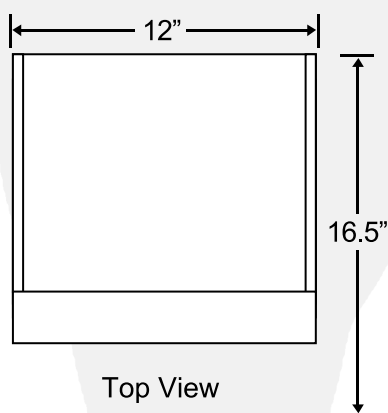

BISON

REFRIGERATION

Includes 2 Year Parts + Labor / 5 Year Compressor Warranty
BRM-.74 1 Door Countertop Display Refrigerator

Dimensions

Exterior Dimensions (Inches)	12" x 16.5" x 24"
Interior Dimensions (Inches)	9.84" x 10.4" x 14.3"
Packaging Dimensions (Inches)	15" x 17.6" x 26.1"
Net Volume (cu. ft.)	.74 cu. ft.
Net Weight	35.2 lbs
Gross Weight	39.6 lbs

Construction

Exterior Material	Painted steel
Liner Material	ABS
Door/Lid Material	Glass Door
Insulation Material	Cyclopentane
# of Doors	1
Self Closing Door	Yes
Lock Mounted	Yes
# of Shelves	2
Feet	4
Lighting	Bulb
Shelf Material	Plastic coated steel
Shelf Load Capacity	13.2 lbs

Cooling

Temperature Range	35° - 45° F
Refrigerant	R600a
Maximum Ambient Temperature Rating	
Defrosting	Automatic
Temperature Display	No
Temperature Controller	Mechanical
Cooling System	Cold Wall
Compressor H/P	1/10
imate Rating (F)	90

Electrical

Voltage (v/Hz)	115/60
Connection Rating Amps	1.6
Plug Type	5-15p

Top View

NEMA 5-15P

COMPLIES WITH ANSI/NSF 7
FOR FOOD SERVICE