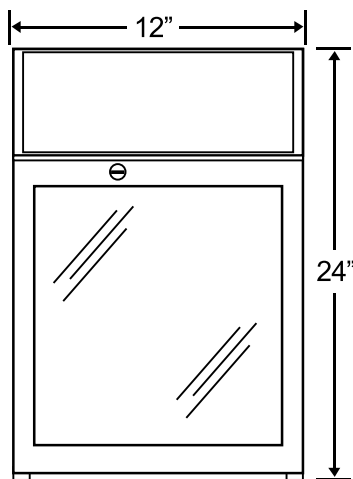

BISON

REFRIGERATION

Includes 2 Year Parts + Labor / 5 Year Compressor Warranty
BRM-.74 1 Door Countertop Display Refrigerator

Dimensions

Exterior Dimensions (Inches)	12" x 16.5" x 24"
Interior Dimensions (Inches)	9.84" x 10.4" x 14.3"
Packaging Dimensions (Inches)	15" x 17.6" x 26.1"
Net Volume (cu. ft.)	.74 cu. ft.
Net Weight	35.2 lbs
Gross Weight	39.6 lbs

Construction

Exterior Material	Painted steel
Liner Material	ABS
Door/Lid Material	Glass Door
Insulation Material	Cyclopentane
# of Doors	1
Self Closing Door	Yes
Lock Mounted	Yes
# of Shelves	2
Feet	4
Lighting	Bulb
Shelf Material	Plastic coated steel
Shelf Load Capacity	13.2 lbs

Cooling

Temperature Range	35° - 45° F
Refrigerant	R600a
Maximum Ambient Temperature Rating	
Defrosting	Automatic
Temperature Display	No
Temperature Controller	Mechanical
Cooling System	Cold Wall
Compressor H/P	1/10
imate Rating (F)	90

Electrical

Voltage (v/Hz)	115/60
Connection Rating Amps	1.6
Plug Type	5-15p

Front View