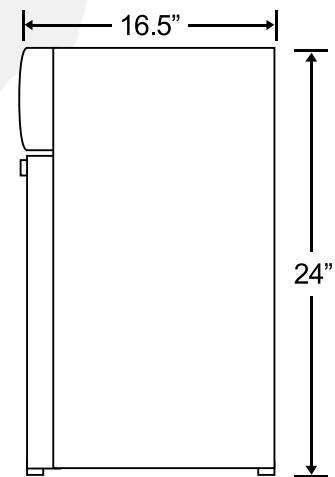

Side View

NEMA 5-15P