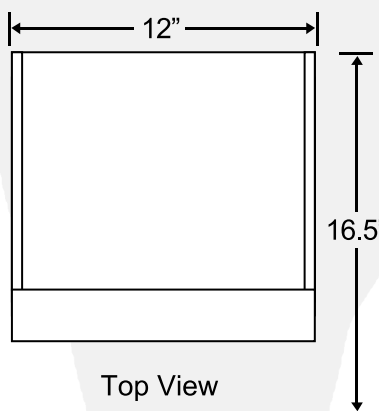

BISON

REFRIGERATION

Includes 2 Year Parts + Labor / 5 Year Compressor Warranty
BRM-.74 1 Door Countertop Display Refrigerator

Dimensions

Exterior Dimensions (Inches)	12" x 16.5" x 24"
Interior Dimensions (Inches)	9.84" x 10.4" x 14.3"
Packaging Dimensions (Inches)	15" x 17.6" x 26.1"
Net Volume (cu. ft.)	.74 cu. ft.
Net Weight	35.2 lbs
Gross Weight	39.6 lbs

Construction

Exterior Material	Painted steel
Liner Material	ABS
Door/Lid Material	Glass Door
Insulation Material	Cyclopentane
# of Doors	1
Self Closing Door	Yes
Lock Mounted	Yes
# of Shelves	2
Feet	4
Lighting	Bulb
Shelf Material	Plastic coated steel
Shelf Load Capacity	13.2 lbs

Cooling

Temperature Range	35° - 45° F
Refrigerant	R600a
Maximum Ambient Temperature Rating	
Defrosting	Automatic
Temperature Display	No
Temperature Controller	Mechanical
Cooling System	Cold Wall
Compressor H/P	1/10
imate Rating (F)	90

Electrical

Voltage (v/Hz)	115/60
Connection Rating Amps	1.6
Plug Type	5-15p

Top View

NEMA 5-15P