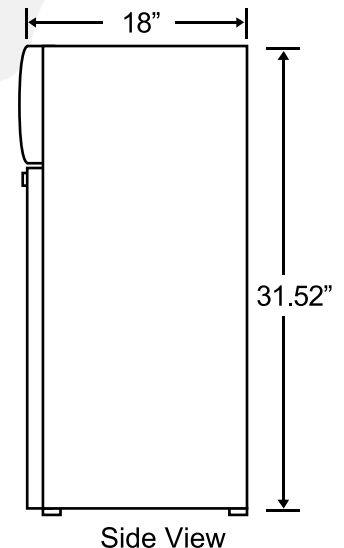

BISON

REFRIGERATION

Includes 2 Year Parts + Labor / 5 Year Compressor Warranty
BRM-1.84 1 Door Countertop Display Refrigerator

Dimensions

Exterior Dimensions (Inches)	16.5" x 18" x 31.25"
Interior Dimensions (Inches)	13" x 10.6" x 19.7"
Packaging Dimensions (Inches)	19.8" x 20.8" x 33.1"
Net Volume (cu. ft.)	1.84 cu. ft.
Net Weight	50.6 lbs
Gross Weight	55 lbs

Construction

Exterior Material	Painted steel
Liner Material	ABS
Door/Lid Material	Glass Door
Insulation Material	Cyclopentane
# of Doors	1
Self Closing Door	Yes
Lock Mounted	Yes
# of Shelves	3
Feet	4
Lighting	Bulb
Shelf Material	Plastic coated steel
Shelf Load Capacity	13.2 lbs

Cooling

Temperature Range	35° - 45° F
Refrigerant	R600a
Maximum Ambient Temperature Rating	
Defrosting	Automatic
Temperature Display	No
Temperature Controller	Mechanical
Cooling System	Cold Wall
Compressor H/P	1/10
Climate Rating (F)	90

Electrical

Voltage (v/Hz)	115/60
Connection Rating Amps	1.6
Plug Type	5-15p

NEMA 5-15P