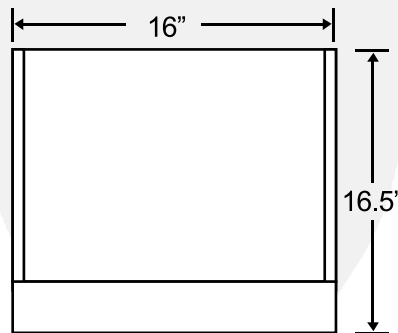

BISON

REFRIGERATION

Includes 2 Year Parts + Labor / 5 Year Compressor Warranty
BRM-1.41 1 Door Countertop Display Refrigerator

Dimensions

Exterior Dimensions (Inches)	16" x 16.5" x 30"
Interior Dimensions (Inches)	12" x 10" x 17.7"
Packaging Dimensions (Inches)	18.3" x 18.4" x 30.8"
Net Volume (cu. ft.)	1.41 cu. ft.
Net Weight	44 lbs
Gross Weight	48.4 lbs

Construction

Exterior Material	Painted steel
Liner Material	ABS
Door/Lid Material	Glass Door
Insulation Material	Cyclopentane
# of Doors	1
Self Closing Door	Yes
Lock Mounted	Yes
# of Shelves	3
Feet	4
Lighting	Bulb
Shelf Material	Plastic coated steel
Shelf Load Capacity	13.2 lbs

Cooling

Temperature Range	35° - 45° F
Refrigerant	R600a
Maximum Ambient Temperature Rating	
Defrosting	Automatic
Temperature Display	No
Temperature Controller	Mechanical
Cooling System	Cold Wall
Compressor H/P	1/10
Climate Rating (F)	90

Electrical

Voltage (v/Hz)	115/60
Connection Rating Amps	1.6
Plug Type	5-15p

Top View

NEMA 5-15P