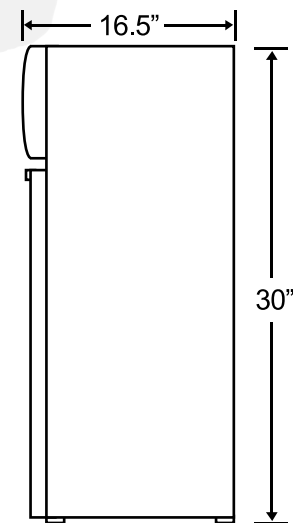

Side View

NEMA 5-15P