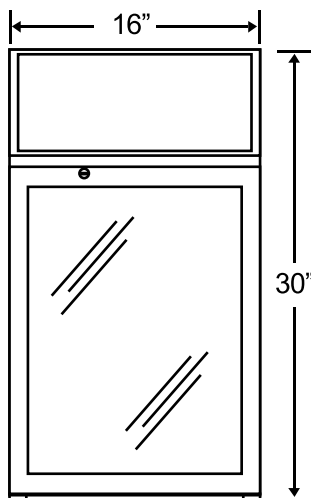

BISON

REFRIGERATION

Includes 2 Year Parts + Labor / 5 Year Compressor Warranty
BRM-1.41 1 Door Countertop Display Refrigerator

Dimensions

Exterior Dimensions (Inches)	16" x 16.5" x 30"
Interior Dimensions (Inches)	12" x 10" x 17.7"
Packaging Dimensions (Inches)	18.3" x 18.4" x 30.8"
Net Volume (cu. ft.)	1.41 cu. ft.
Net Weight	44 lbs
Gross Weight	48.4 lbs

Construction

Exterior Material	Painted steel
Liner Material	ABS
Door/Lid Material	Glass Door
Insulation Material	Cyclopentane
# of Doors	1
Self Closing Door	Yes
Lock Mounted	Yes
# of Shelves	3
Feet	4
Lighting	Bulb
Shelf Material	Plastic coated steel
Shelf Load Capacity	13.2 lbs

Cooling

Temperature Range	35° - 45° F
Refrigerant	R600a
Maximum Ambient Temperature Rating	
Defrosting	Automatic
Temperature Display	No
Temperature Controller	Mechanical
Cooling System	Cold Wall
Compressor H/P	1/10
Climate Rating (F)	90

Electrical

Voltage (v/Hz)	115/60
Connection Rating Amps	1.6
Plug Type	5-15p

Front View