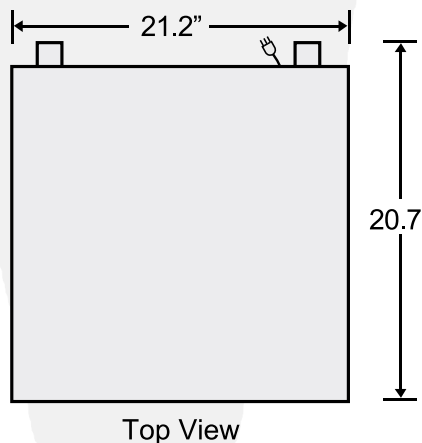

BISON

REFRIGERATION

Units Manufactured Prior 10-1-18

Include 1 Year Parts + Labor / 5 Year Compressor Warranty

Units Manufactured After 10-1-18

Include 2 Year Parts + Labor / 5 Year Compressor Warranty

BGM-8 1 Door Glass Reach-In Refrigerator

Dimensions

Exterior Dimensions (Inches)	21.2" x 20.7" x 69.8"
Interior Dimensions (Inches)	17.5" x 12.7" x 54.2"
Packaging Dimensions (Inches)	23" x 22.2" x 71.7"
Capacity (cu. ft.)	8.7 cu. ft.
Gross Weight	147 lbs

Construction

Exterior Material	Painted steel
Interior Material	Painted Aluminum
Door/Lid Material	Glass Door
Insulation Material	Cyclopentane
# of Doors	1
Self Closing Door	Yes
Lock Mounted	Yes
# of Shelves	4
Shelf Material	Plastic coated steel
Shelf Load Capacity	90 lbs

Cooling

Temperature Range	32° - 50° F
Refrigerant	R134a
Maximum Ambient Temperature Rating	109° F
Defrosting	Automatic
Temperature Display	Yes
Temperature Controller	Digital
Cooling System	Ventilated
Compressor H/P	1/4

Electrical

Voltage (v/Hz)	115/60
Amps	4

NEMA 5-15P