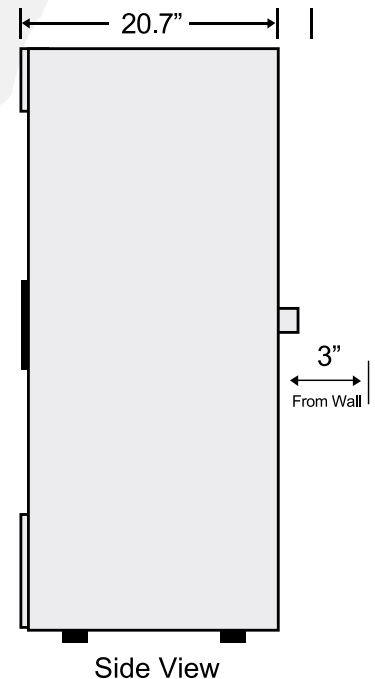

BISON

REFRIGERATION

Units Manufactured Prior 10-1-18

Include 1 Year Parts + Labor / 5 Year Compressor Warranty

Units Manufactured After 10-1-18

Include 2 Year Parts + Labor / 5 Year Compressor Warranty

BGM-8 1 Door Glass Reach-In Refrigerator

Dimensions

Exterior Dimensions (Inches)	21.2" x 20.7" x 69.8"
Interior Dimensions (Inches)	17.5" x 12.7" x 54.2"
Packaging Dimensions (Inches)	23" x 22.2" x 71.7"
Capacity (cu. ft.)	8.7 cu. ft.
Gross Weight	147 lbs

Construction

Exterior Material	Painted steel
Interior Material	Painted Aluminum
Door/Lid Material	Glass Door
Insulation Material	Cyclopentane
# of Doors	1
Self Closing Door	Yes
Lock Mounted	Yes
# of Shelves	4
Shelf Material	Plastic coated steel
Shelf Load Capacity	90 lbs

Cooling

Temperature Range	32° - 50° F
Refrigerant	R134a
Maximum Ambient Temperature Rating	109° F
Defrosting	Automatic
Temperature Display	Yes
Temperature Controller	Digital
Cooling System	Ventilated
Compressor H/P	1/4

Electrical

Voltage (v/Hz)	115/60
Amps	4

NEMA 5-15P