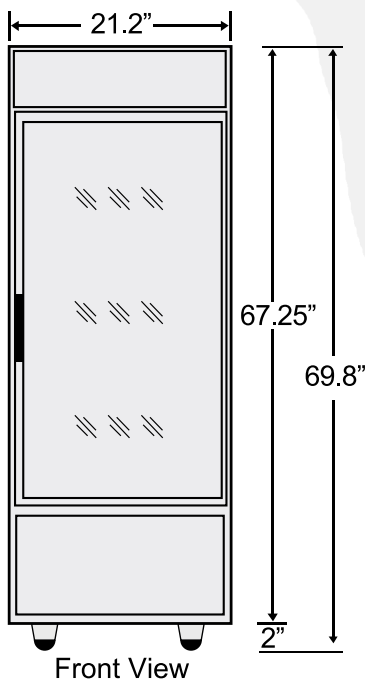

BISON

REFRIGERATION

Units Manufactured Prior 10-1-18

Include 1 Year Parts + Labor / 5 Year Compressor Warranty

Units Manufactured After 10-1-18

Include 2 Year Parts + Labor / 5 Year Compressor Warranty

BGM-8 1 Door Glass Reach-In Refrigerator

Dimensions

Exterior Dimensions (Inches)	21.2" x 20.7" x 69.8"
Interior Dimensions (Inches)	17.5" x 12.7" x 54.2"
Packaging Dimensions (Inches)	23" x 22.2" x 71.7"
Capacity (cu. ft.)	8.7 cu. ft.
Gross Weight	147 lbs

Construction

Exterior Material	Painted steel
Interior Material	Painted Aluminum
Door/Lid Material	Glass Door
Insulation Material	Cyclopentane
# of Doors	1
Self Closing Door	Yes
Lock Mounted	Yes
# of Shelves	4
Shelf Material	Plastic coated steel
Shelf Load Capacity	90 lbs

Cooling

Temperature Range	32° - 50° F
Refrigerant	R134a
Maximum Ambient Temperature Rating	109° F
Defrosting	Automatic
Temperature Display	Yes
Temperature Controller	Digital
Cooling System	Ventilated
Compressor H/P	1/4

Electrical

Voltage (v/Hz)	115/60
Amps	4

NEMA 5-15P